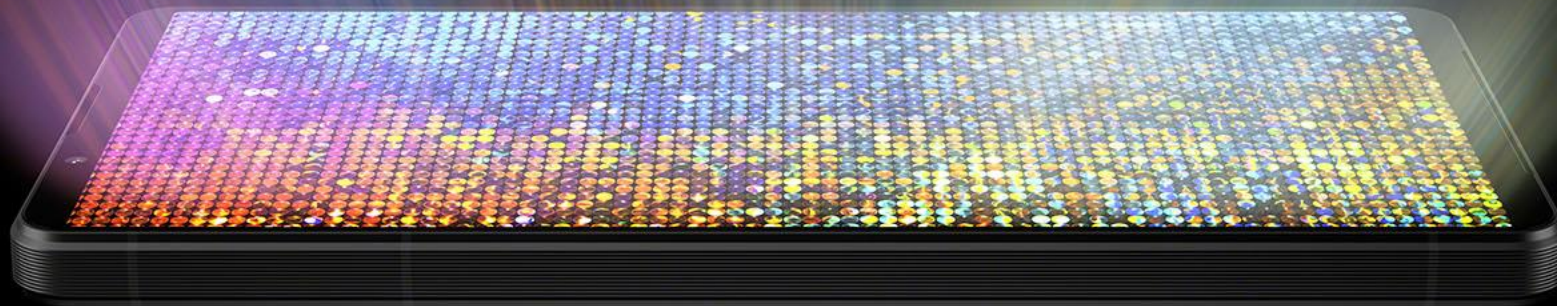

The perfect smartphone for vloggers

Improved Live streaming & Product Showcase

Let Xperia and Alpha work together for an effortless creative experience

Streaming

Use Xperia as external memory for Alpha

Enhanced external monitor functions

VIEWING

AUDIO

GAMING

EXPERIENCE

**A new and smarter OLED display
1 Hz to 120 Hz variable refresh rate**

Sony AI

Powered by
BRAVIA

Powered by BRAVIA™ uses AI remastering technology to improve contrast, colour, and clarity.

**A new display
50% brighter than
the previous model**

**Sunlight Vision
boost the visibility**

Delivering exceptional entertainment experience

NEW

19.5:9 aspect ratio
FHD+ resolution

21:9
contents

Social & 16:9
contents