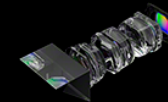

Optical Zoom
85mm-170mm

Exmor
for mobile

The complete premium smartphone experience

Exceed your entertainment expectations with Sony's powerful camera and expertise in display, audio and mobile gaming, and two days of battery life