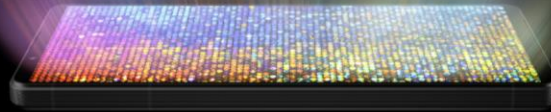

The complete premium smartphone Camera experience

*1 : 35mm full-frame equivalent

The complete premium smartphone

Audio & Visual experiences

Powered by **BRAVIA**

The brightest
Xperia display ever

New Sunlight Vision