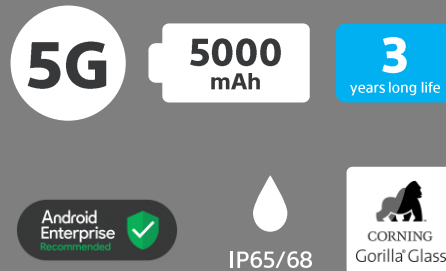

Powerful battery, Super lightweight.

3 focal length in 2 lenses

16 mm
ultra-wide angle

26 mm
wide angle

52 mm
telephoto

High Quality Audio Experience

21:9 Wide 6.1" OLED

Performance