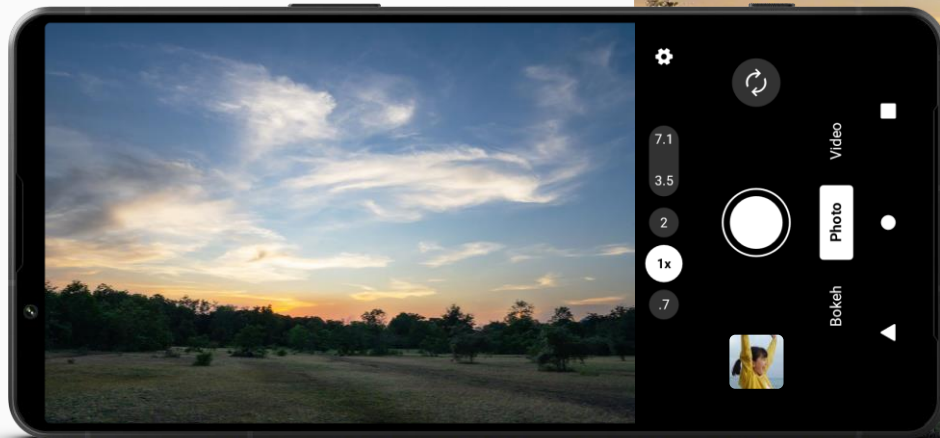

AI WHITE BALANCE

AI EXPOSURE

AI DEPTH

Human pose estimation technology
Improves tracking performance

Creative Look

Six preset looks for shooting like the pros

Improved HDR

**What you
see is what
you record**