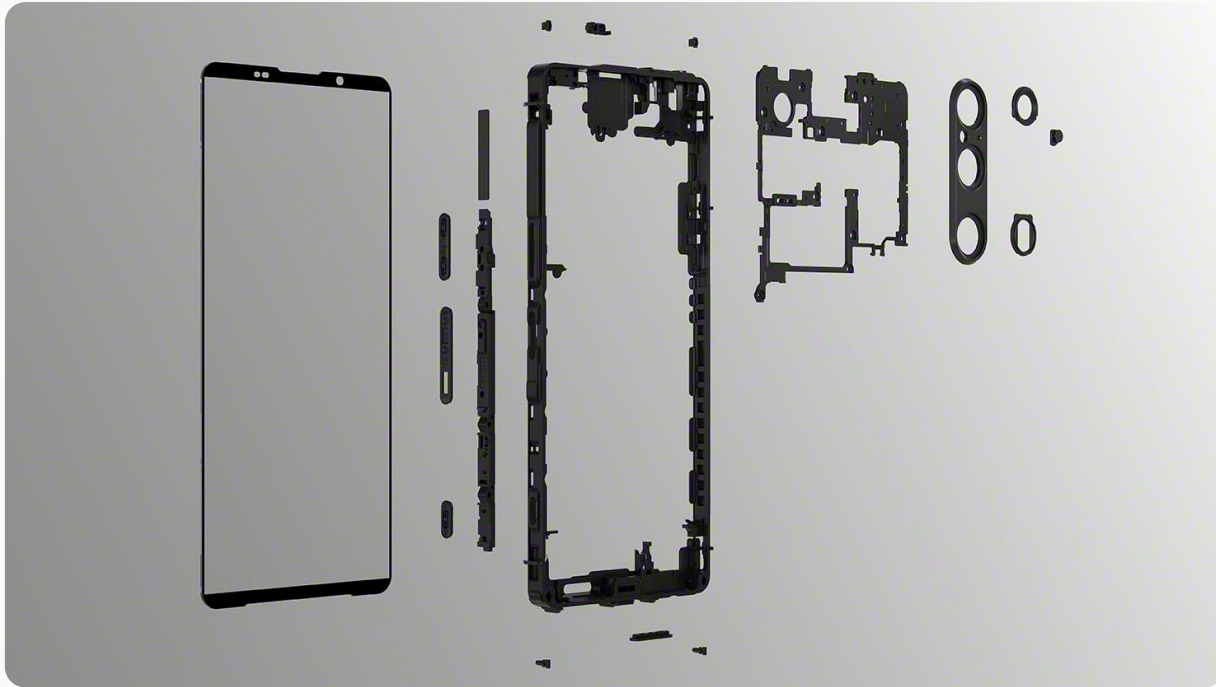

Xperia 1 VI initiatives

Towards packaging with the environment in mind

More than 85%* of plastic parts are made from recycled materials**

Assembled with 100% renewable electricity

* Multiplying total Recycled, biomass plastic weight and recycled ratio of the plastic.

** This ratio is per plastic weight, not total weight including electric parts and glass fiber. Materials may change depending on the season.