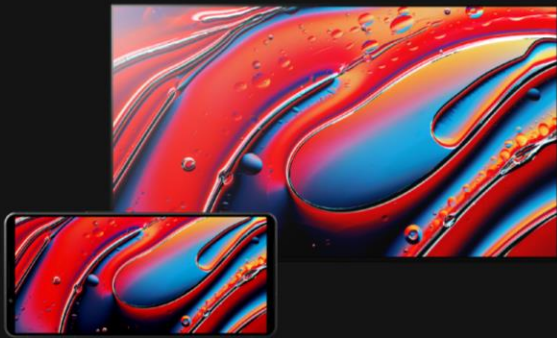

The complete premium smartphone

Audio & Visual experiences

Powered by **BRAVIA**

The brightest
Xperia display ever