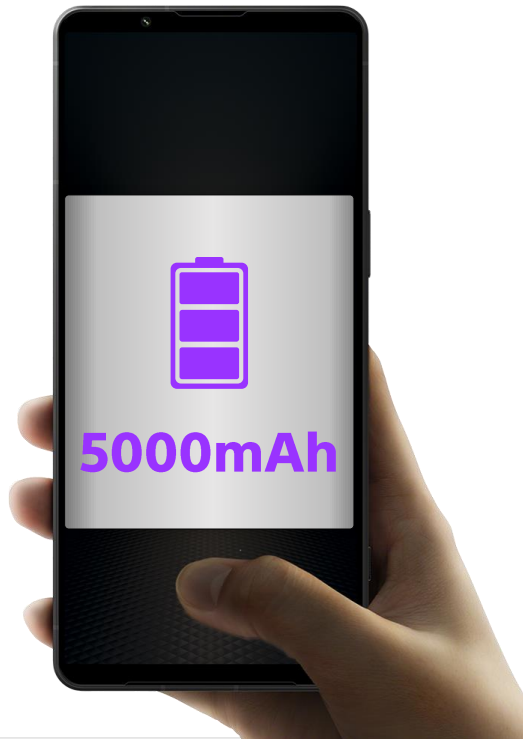

Best battery performance in Xperia 1 series

Other smartphone 1
28 hours

Other smartphone 2
24 hours

4 years of healthy battery*

- New material
- Higher density battery

Re-tuning

Xperia Adaptive Charging and Battery Care

Ensures the battery isn't overworked as it charges.
Your battery will stay in good condition for longer

**First Xperia 1 series
with Vapor chamber**

**More performance,
fewer restrictions**

**Slim and light
8.2mm / 192g**