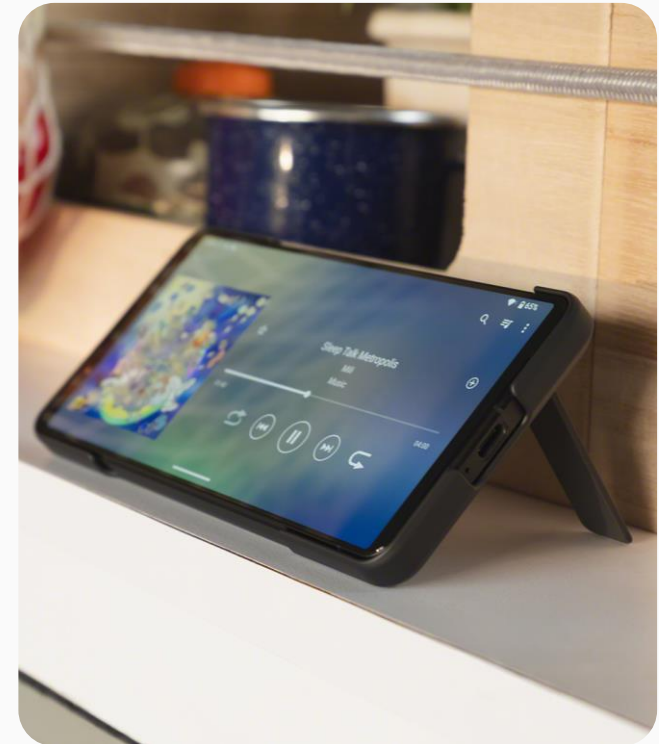

Powerful and impactful audio