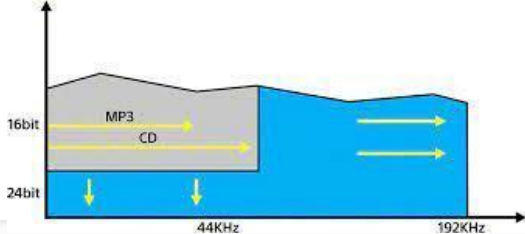

Audio

Enhance all your digital music with AI

DSEE Ultimate

Network

AI Smart Connectivity

Automatic SIM switch for Dual SIM.

Automatic switch between cellular and Wi-Fi network