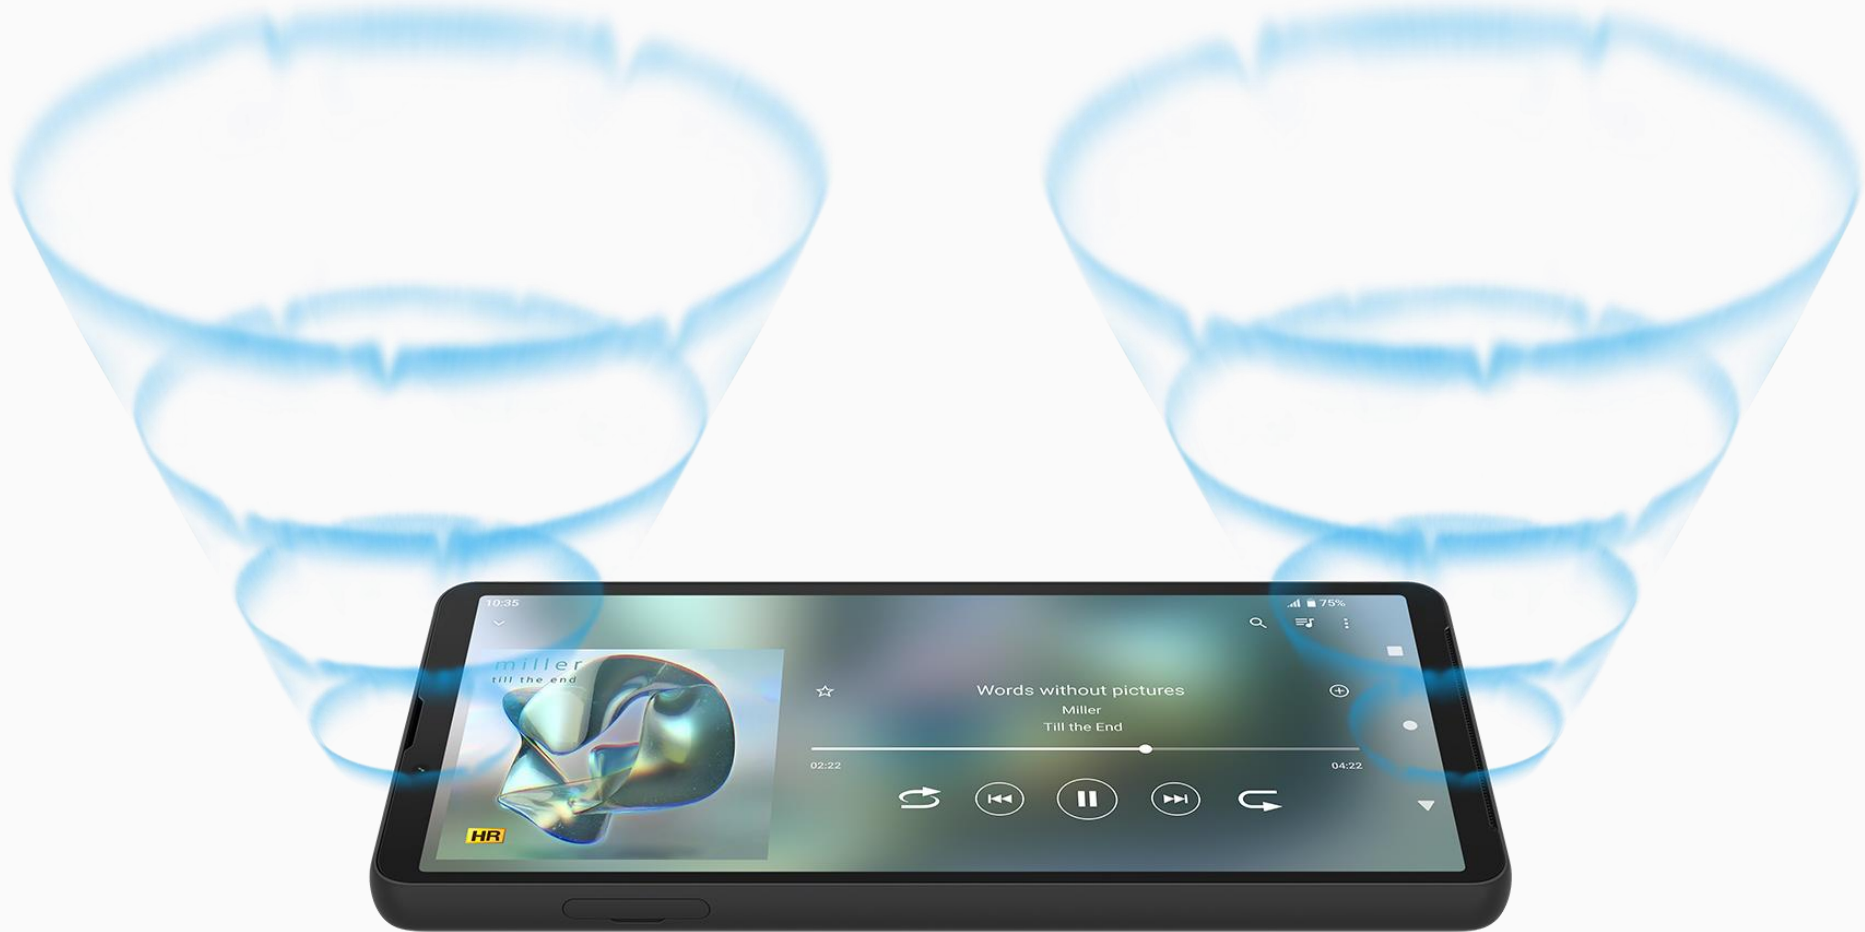

New simple and easy to use camera

Redesigned camera app

Helpful UI for night selfies

Hands-free selfie

Video creator

One minute to create incredible videos

① Create New Project

② Select Video Clips

③ One Tap Auto Edit

← One click easy edit of videos

← One click easy edit of videos

Colour effect
Change
the mood
and express
your creativity

**Use your favourite
headphones, wired
or wireless**

3.5
mm

Hi-Res
AUDIO
WIRELESS

Hi-Res
AUDIO

LDAC

Front stereo speakers that are louder and clearer

**Bright display
for better
visibility**

21:9 OLED
Wide

*Display maximum brightness may vary according to settings, usage and contents

SONY