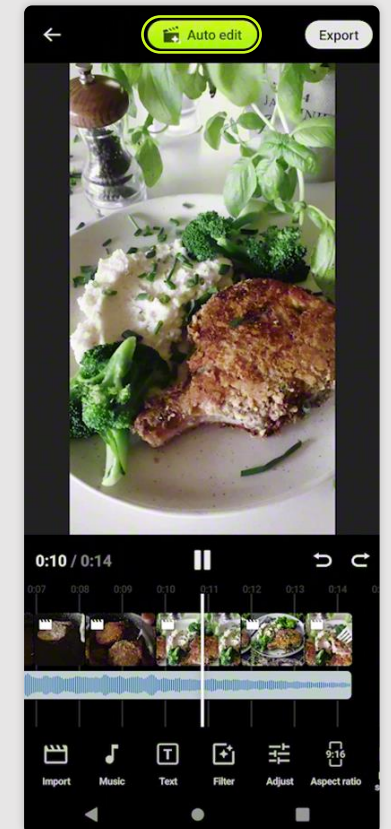

③ One Tap Auto Edit

← One click easy edit of videos

← One click easy edit of videos