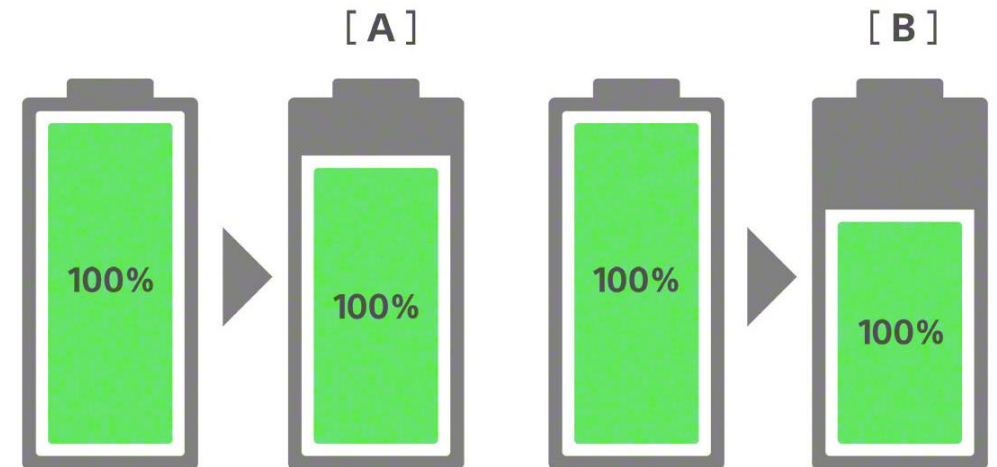

Ensures the battery isn't overworked as it charges.
Your battery will stay in good condition for longer

**First Xperia 1 series
with Vapor chamber**

**More performance,
fewer restrictions**

**Slim and light
8.2mm / 192g**