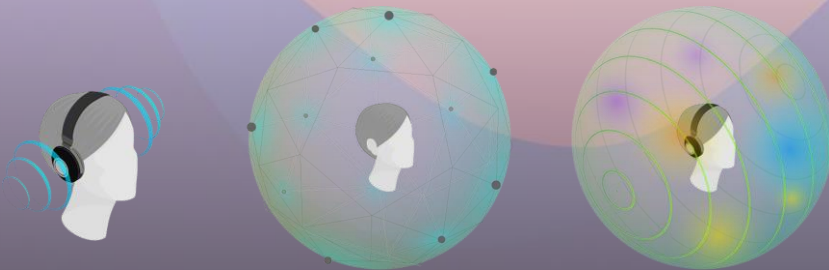

Powerful and impactful audio

Sony AI

Enhance all your digital music with AI

DSEE Ultimate

Audio tuned in collaboration with SME

From 3D sound to high quality sound experience

Enjoy 360 Reality Audio through speakers and headphones

Amazon Music*

Nugs.net

Upmix your favourite stereo tracks into an immersive sound experience, in real time with 360 Upmix

Take all your music close to High-Resolution Audio quality with AI

Sony AI

DSEE Ultimate