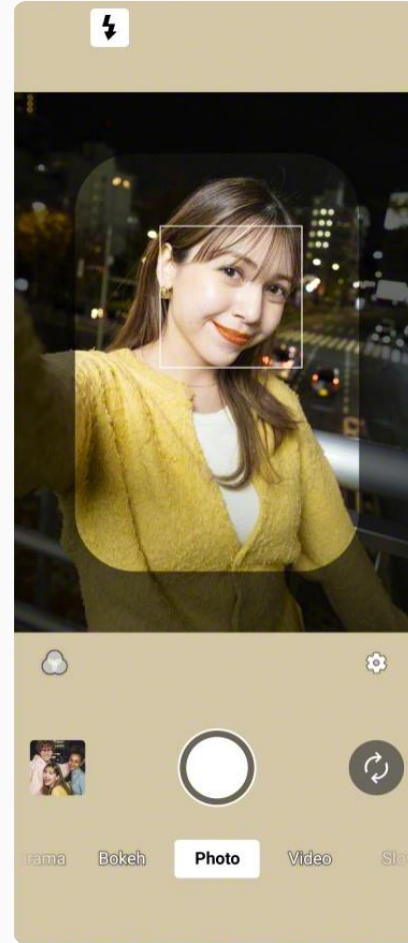

**Entertainment
on the go**
**Premium
camera, audio,
and display
features**

3 focal lengths
Take photos
with increased
variety

16_{mm}

26/52_{mm}

3 focal lengths

Take photos with increased variety

Sony AI

**Shoot with
automatic
settings
by AI**

New simple and easy to use camera

Redesigned camera app

Helpful UI for night selfies

Hands-free selfie

Video creator

One minute to create incredible videos

① Create New Project

② Select Video Clips