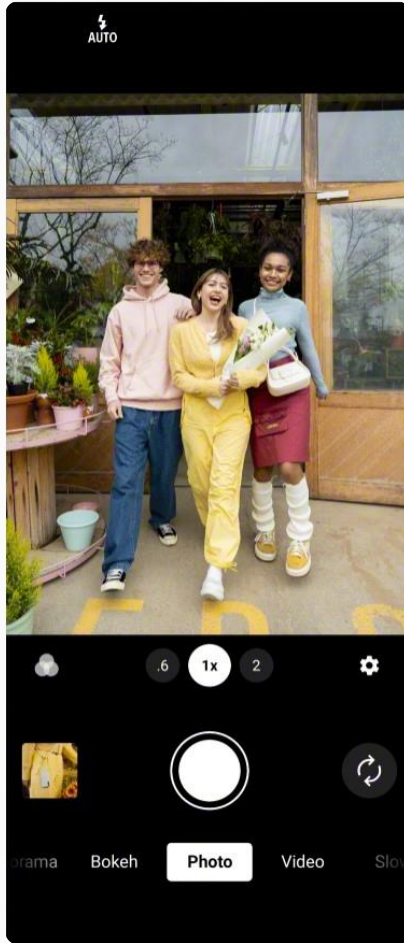

**Entertainment
on the go**
**Premium
camera, audio,
and display
features**

3 focal lengths
Take photos
with increased
variety

16_{mm}

26/52_{mm}

3 focal lengths

Take photos with increased variety

Sony AI

**Shoot with
automatic
settings
by AI**

New simple and easy to use camera

Redesigned camera app

Helpful UI for night selfies

Hands-free selfie

Video creator

One minute to create incredible videos

① Create New Project

② Select Video Clips