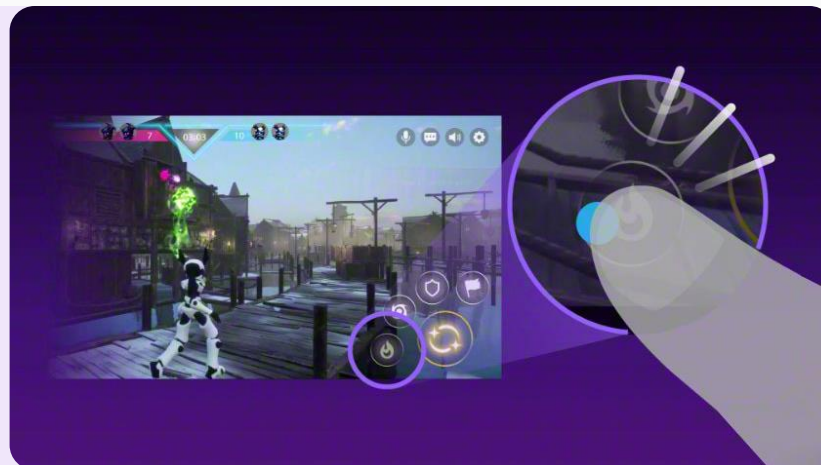

**Touch adjustment
for precise gaming**