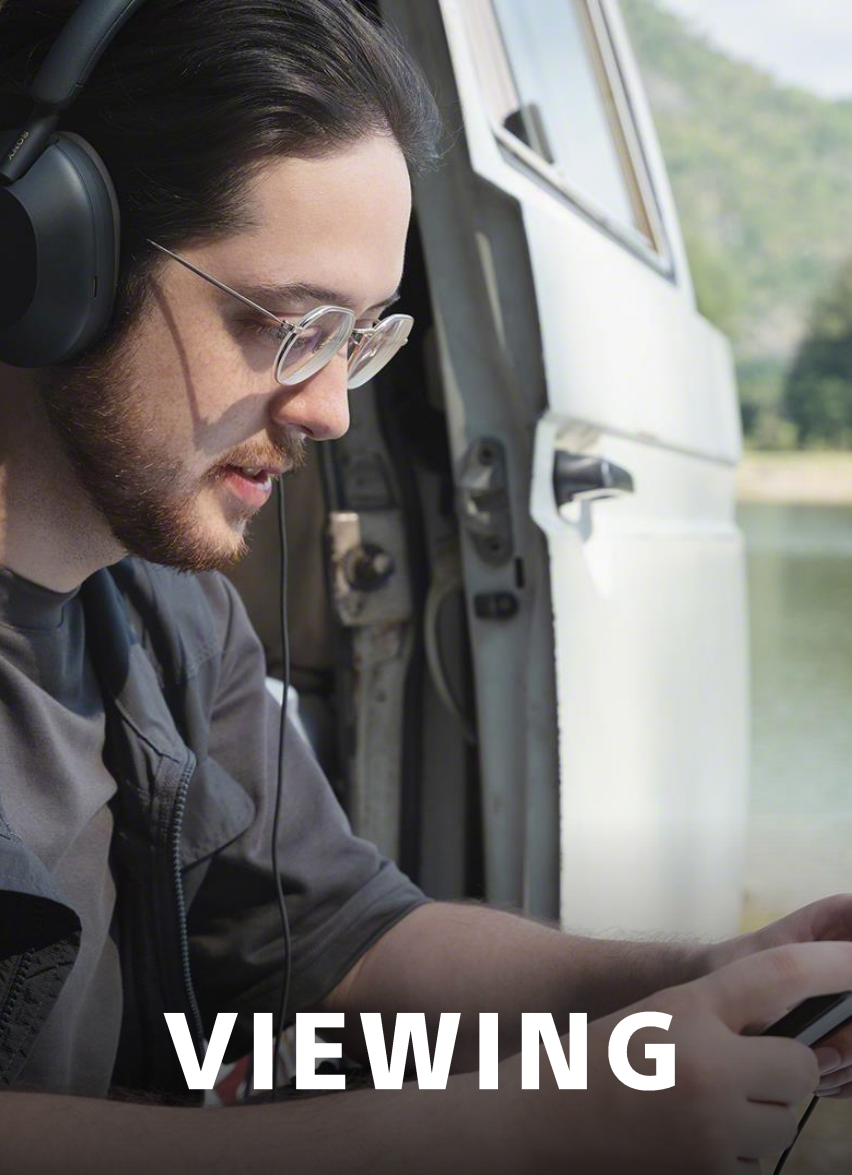

VIEWING

AUDIO

GAMING

EXPERIENCE