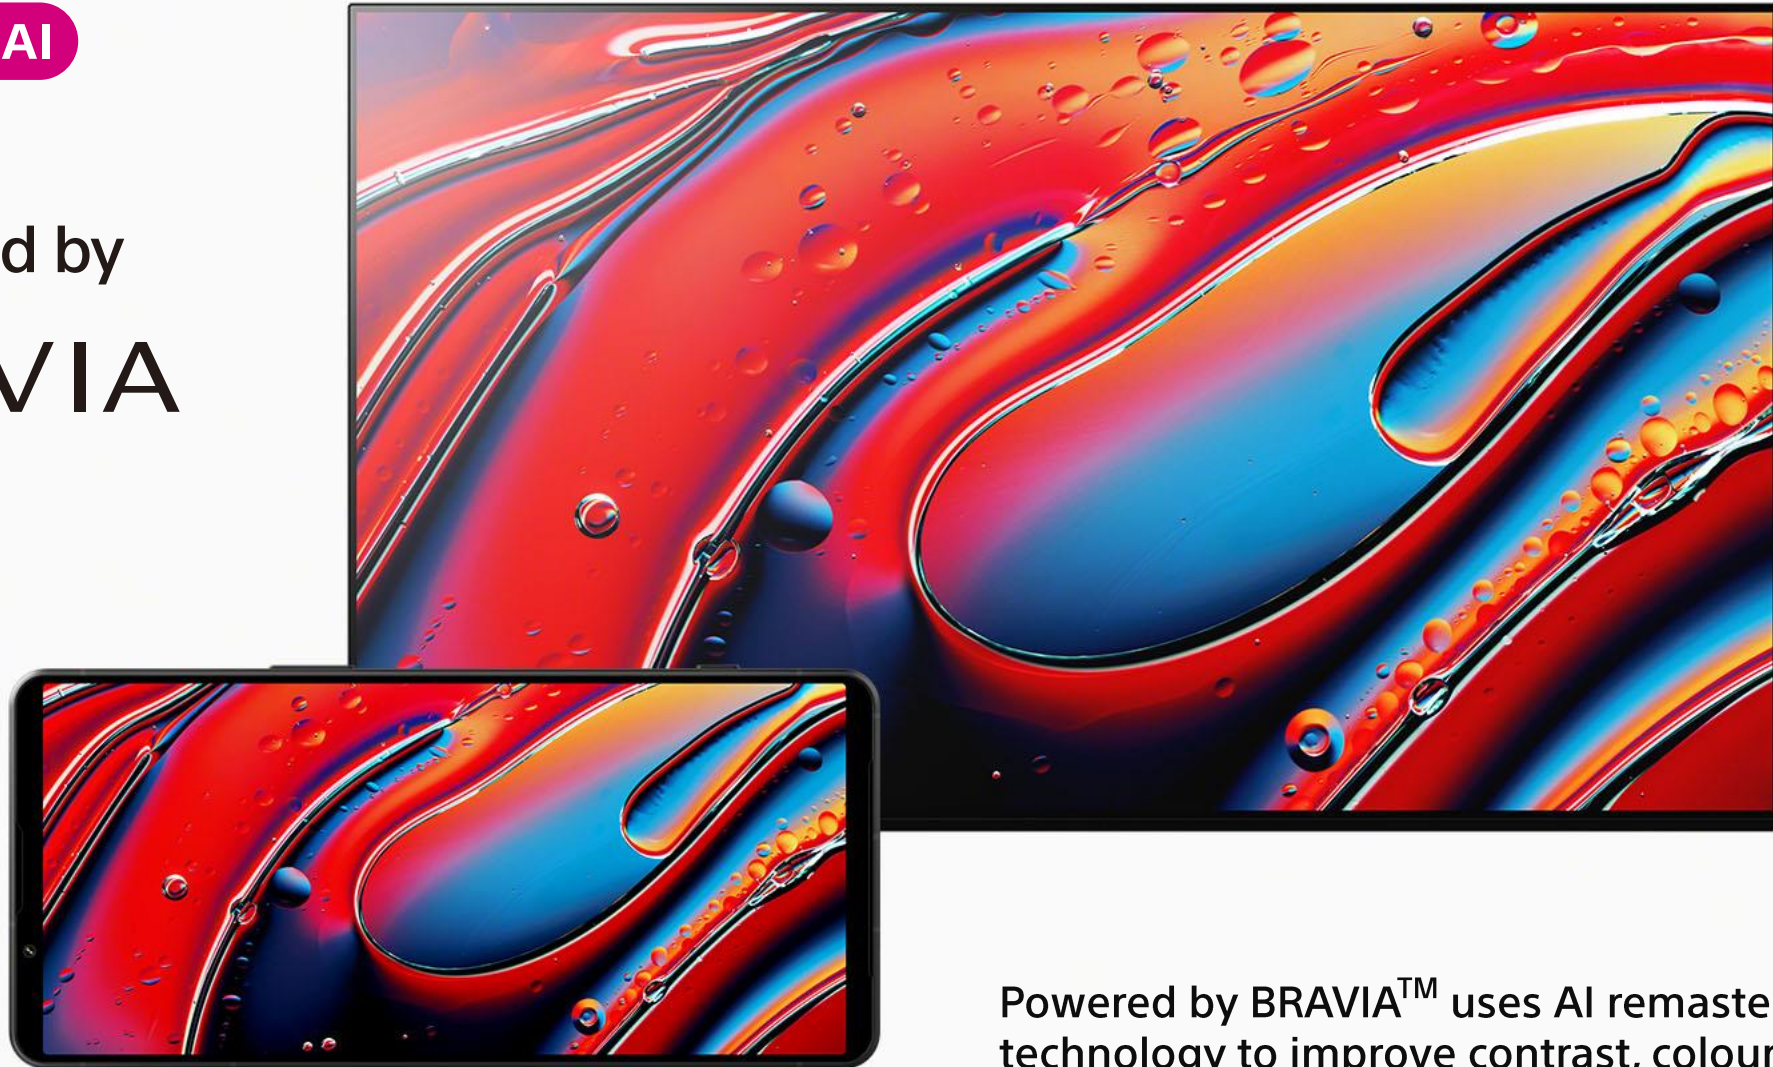

Sony AI

Powered by
BRAVIA

Powered by BRAVIA™ uses AI remastering technology to improve contrast, colour, and clarity.