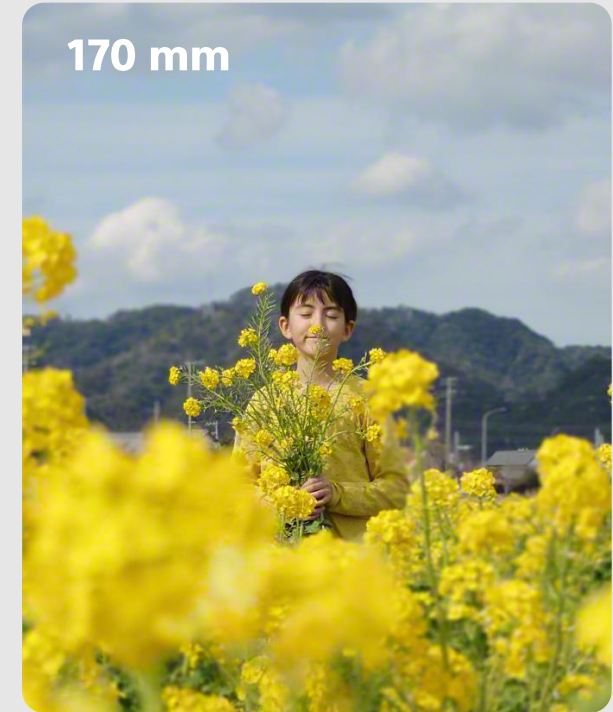

© Ippei & Janine Photography