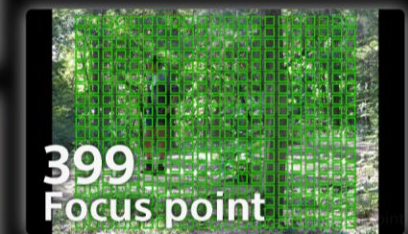

The complete premium smartphone Camera experience

*1 : 35mm full-frame equivalent