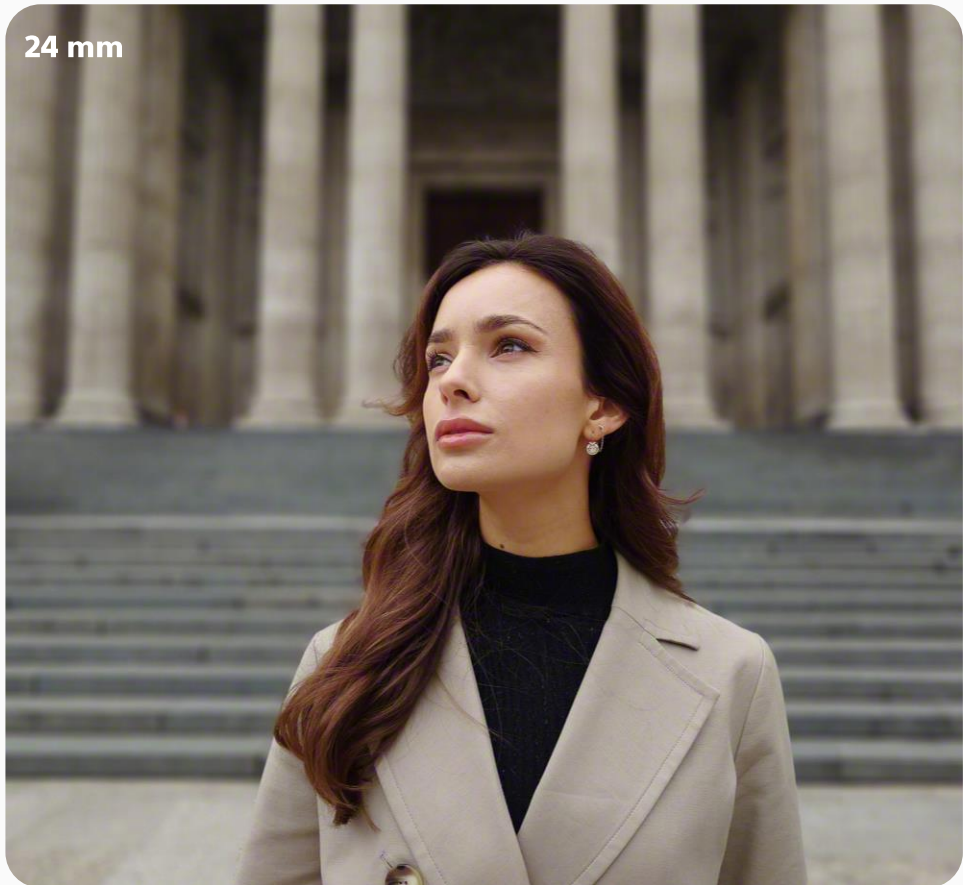

Amazing telephoto macro shots

Taken with XPERIA

©Takashi Namiki

Amazing telephoto macro shots Taken with Xperia

© Oscar Lindsey

© Ippei & Janine Photography

© Ippei & Janine Photography

Amazing telephoto macro shots Taken with Xperia