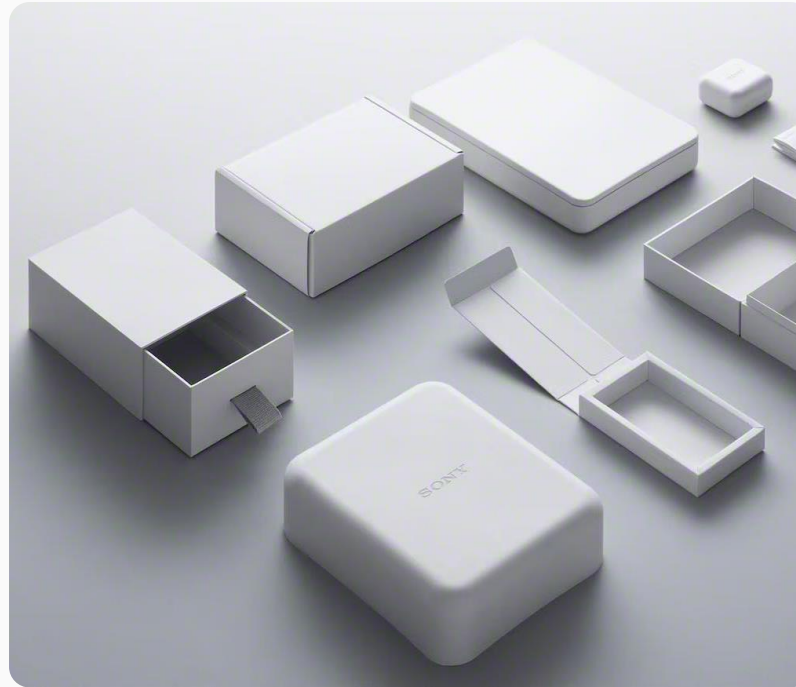

Packaging made from 100% paper material

Paper material, developed by Sony with environment in mind that uses our OBM.