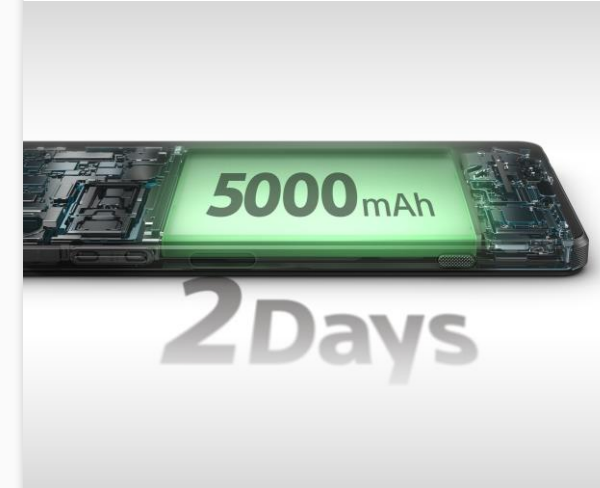

Optical Zoom
85mm-170mm

Exmor
for mobile

The complete premium smartphone experience

Exceed your entertainment expectations with Sony's powerful camera and expertise in display, audio and mobile gaming, and two days of battery life

CAMERA

Support your creativity with a wide range of focal lengths

DISPLAY

**A new and smarter display
Powered by BRAVIA™**

AUDIO

Superior audio quality

PERFORMANCE

Two days of battery life with extraordinary performance