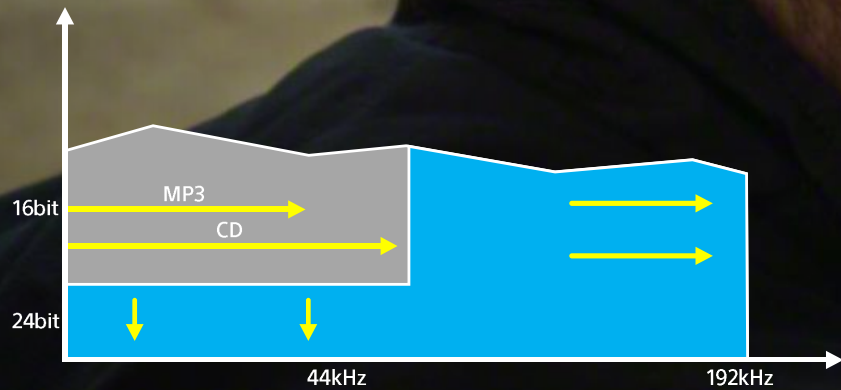

Sony AI

Enhance all your digital music with AI

DSEE Ultimate