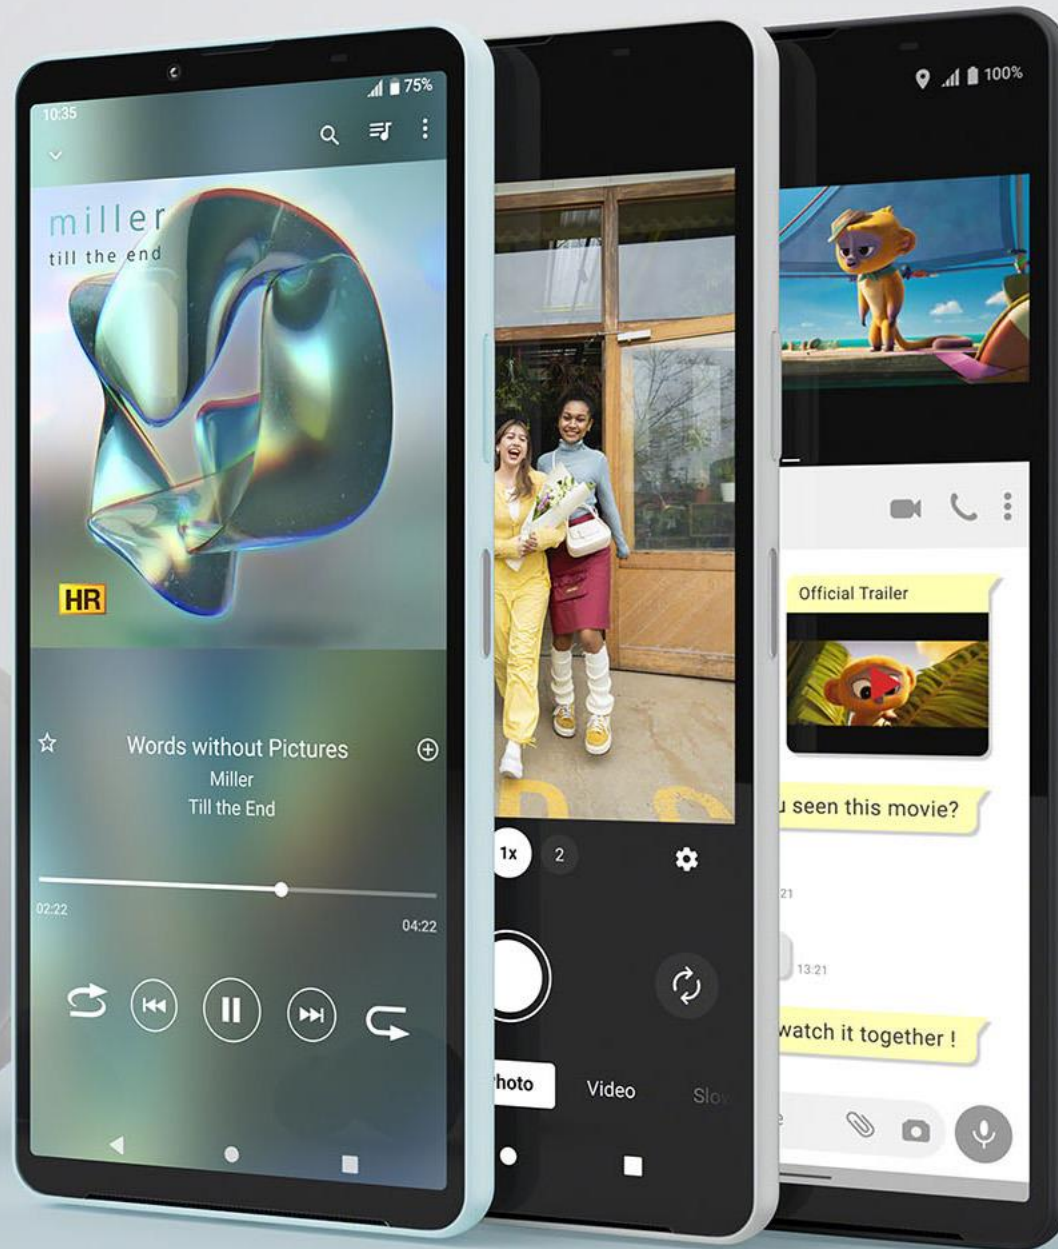

10 VI

Powerful battery, super lightweight

Enjoy camera, music, video all day
with ultimate long-lasting battery and super lightweight body

PERFORMANCE

**2 days battery life
in a super
lightweight body**

CAMERA

**Ease to capture,
edit and share
memories**

AUDIO

**Experience richer
sound with Sony's
sound technology**

DISPLAY

**Bright OLED
display for
viewing**

**Lightweight
design**
Only 164 g

**2-days
battery life***
**More time
to do what
you love.**

**Entertainment
on the go**
**Premium
camera, audio,
and display
features**

3 focal lengths
Take photos
with increased
variety

16_{mm}

26/52_{mm}

3 focal lengths

Take photos with increased variety

Sony AI

**Shoot with
automatic
settings
by AI**

New simple and easy to use camera

Redesigned camera app

Helpful UI for night selfies

Hands-free selfie

Video creator

One minute to create incredible videos

① Create New Project

② Select Video Clips