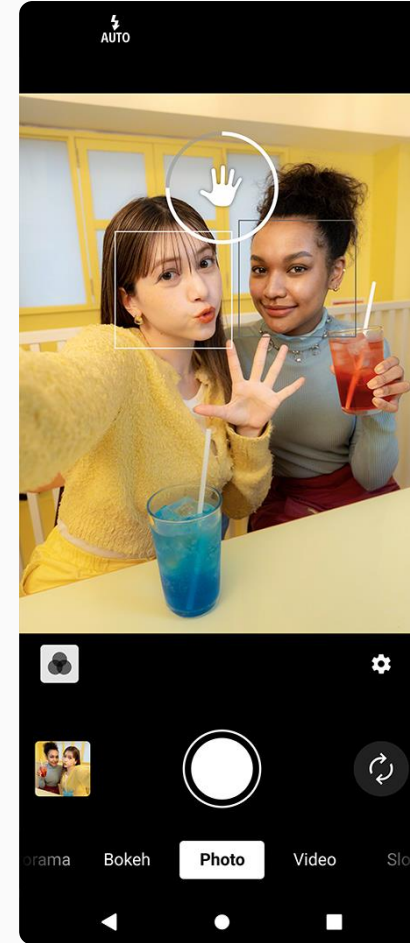

**Ease to capture,
edit and share
memories**

AUDIO

**Experience richer
sound with Sony's
sound technology**

DISPLAY

**Bright OLED
display for
viewing**

**Lightweight
design**
Only 164 g

**2-days
battery life***
**More time
to do what
you love.**

**Entertainment
on the go**
**Premium
camera, audio,
and display
features**

3 focal lengths
Take photos
with increased
variety

16_{mm}

26/52_{mm}

3 focal lengths

Take photos with increased variety

Sony AI

**Shoot with
automatic
settings
by AI**

New simple and easy to use camera

Redesigned camera app

Helpful UI for night selfies

Hands-free selfie

Video creator

One minute to create incredible videos

① Create New Project

② Select Video Clips