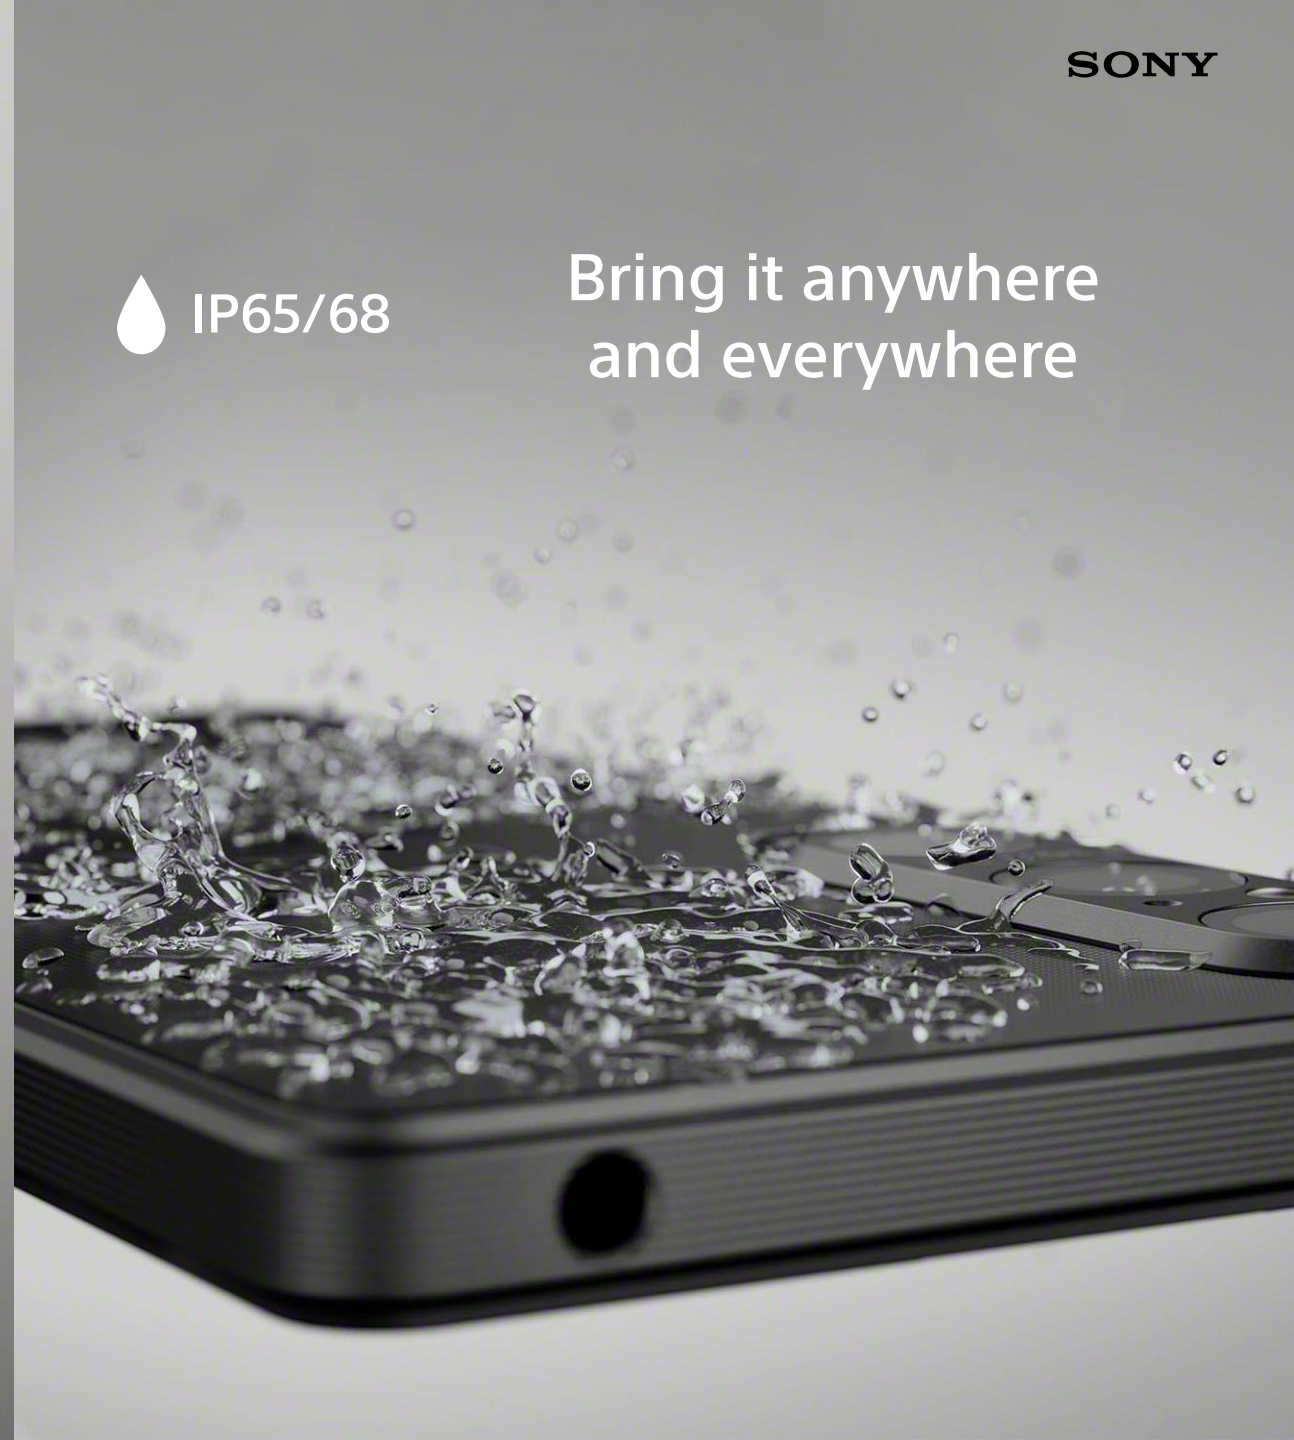

SONY

 IP65/68

Bring it anywhere
and everywhere

Corning® Gorilla® Glass Victus® 2 (Front)
Corning® Gorilla® Glass Victus® (Back)

CORNING
Gorilla® Glass

Protection from drops
and scratches

Black

Platinum Silver