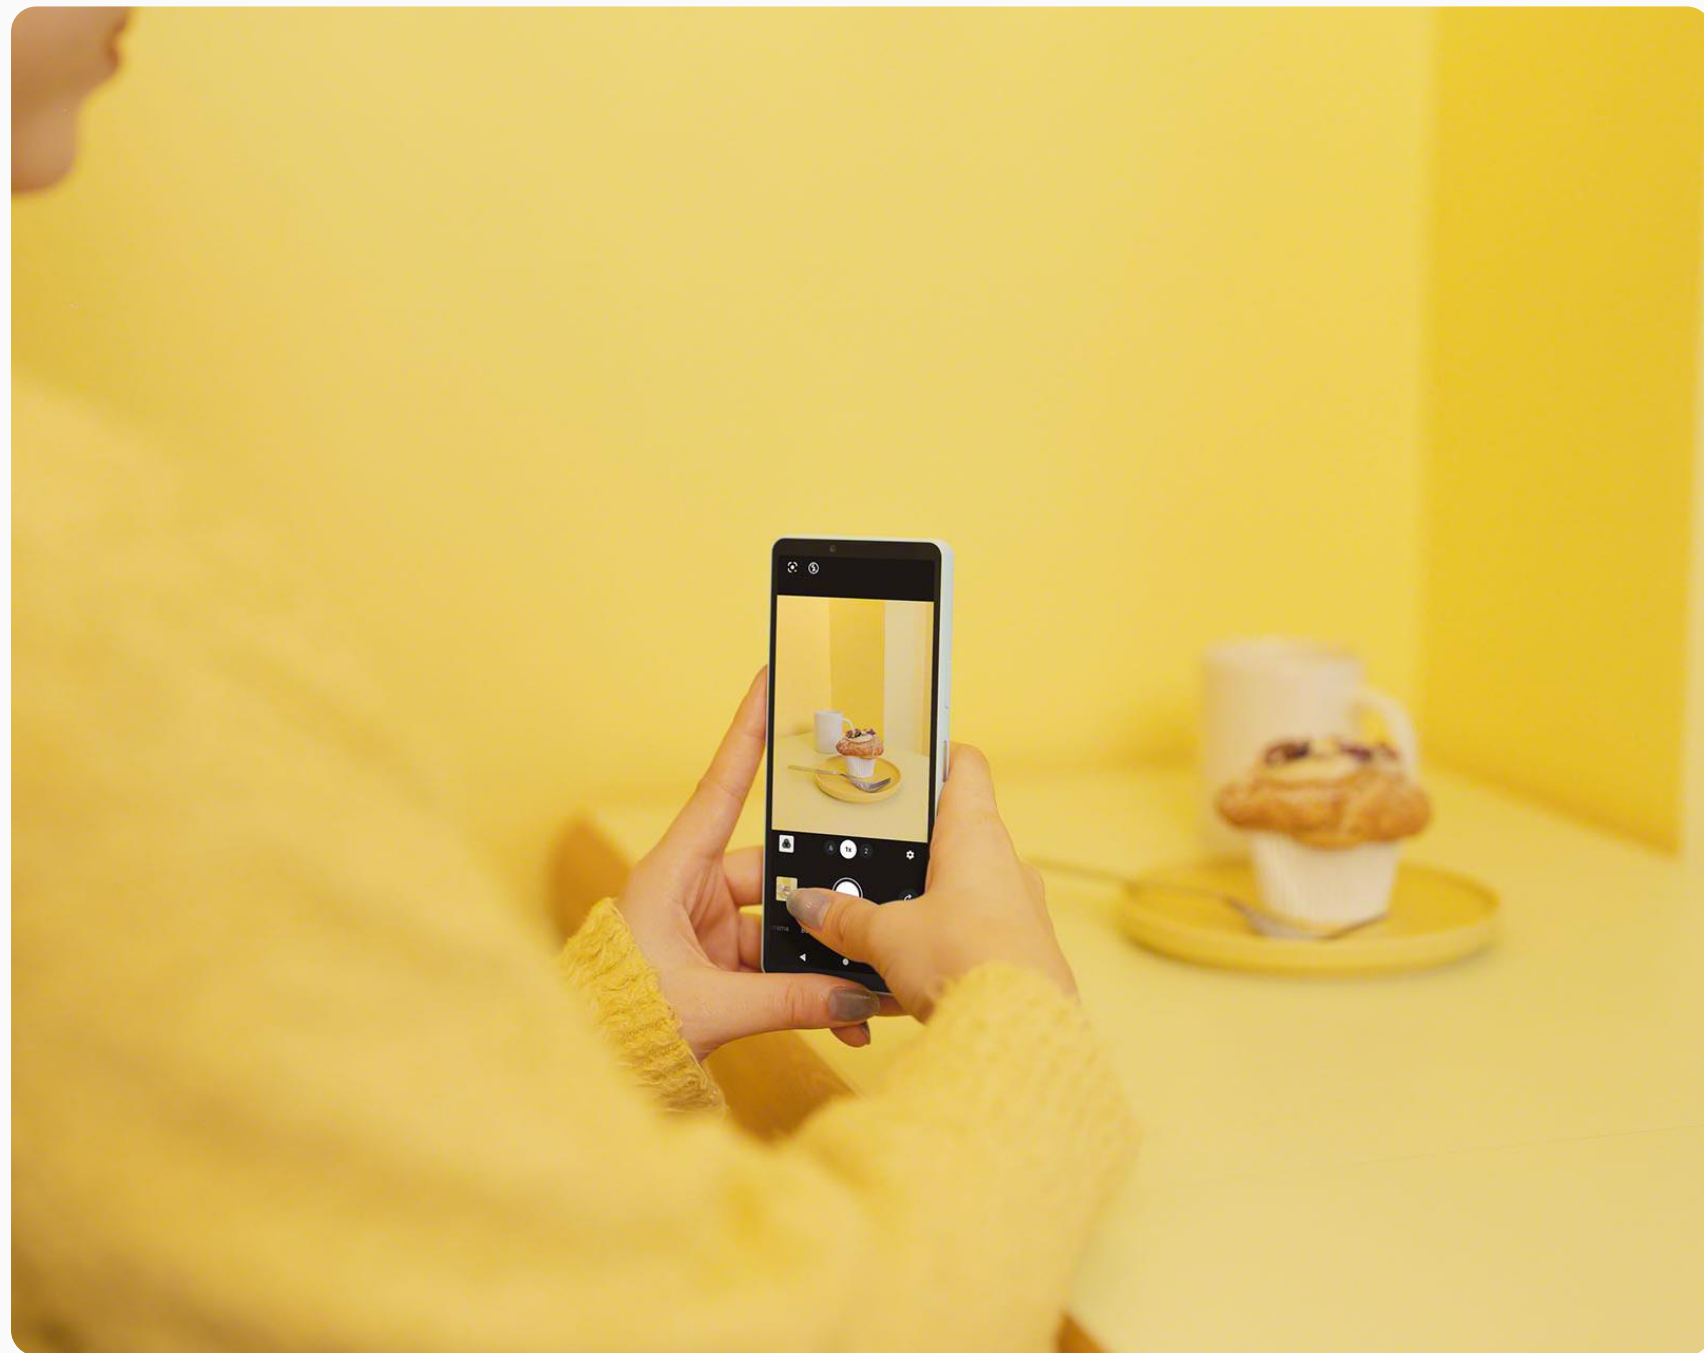

**Entertainment
on the go**
**Premium
camera, audio,
and display
features**

3 focal lengths
Take photos
with increased
variety

16_{mm}

26/52_{mm}

3 focal lengths

Take photos with increased variety

Sony AI

**Shoot with
automatic
settings
by AI**

New simple and easy to use camera

Redesigned camera app

Helpful UI for night selfies

Hands-free selfie

Video creator

One minute to create incredible videos

① Create New Project

② Select Video Clips