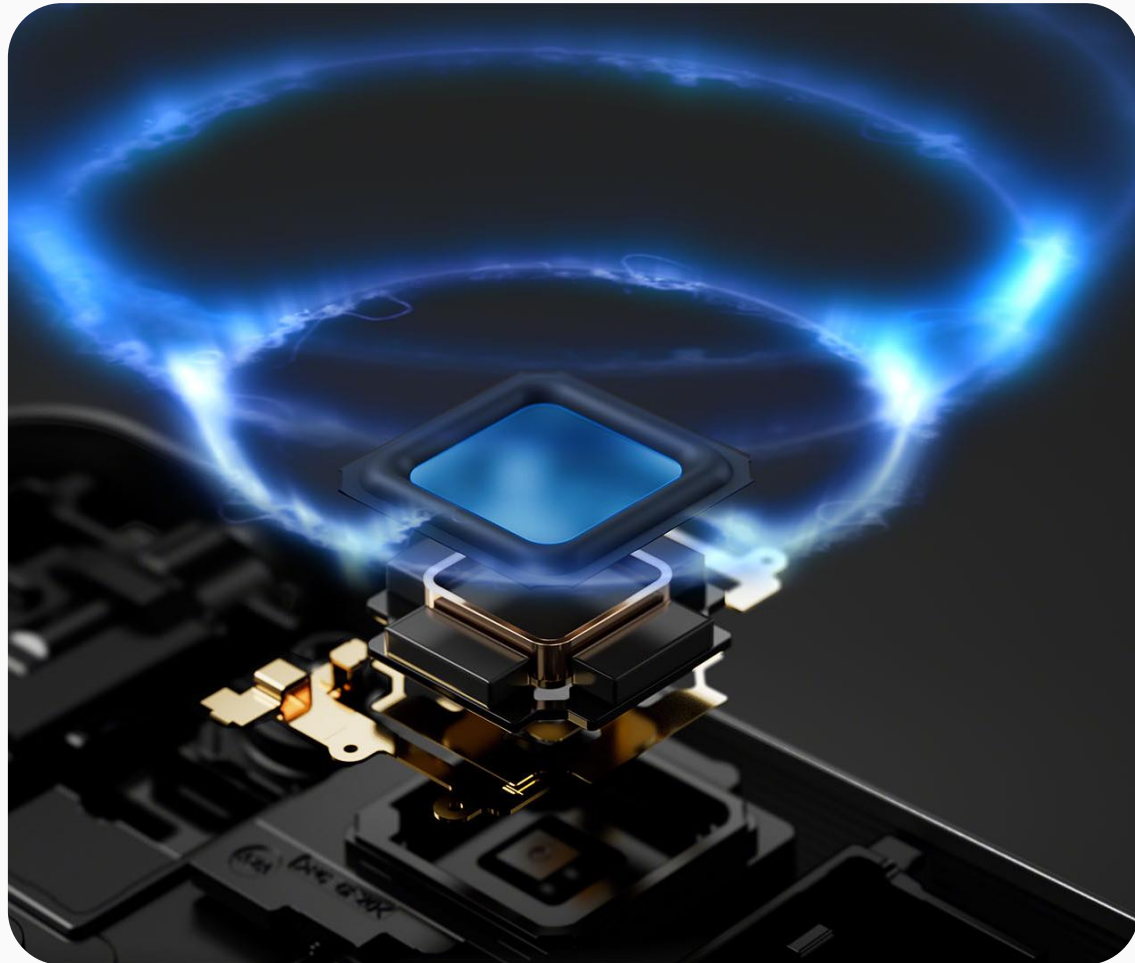

**A new display
50% brighter than
the previous model**

**Sunlight Vision
boost the visibility**

Delivering exceptional entertainment experience

NEW

19.5:9 aspect ratio
FHD+ resolution

21:9
contents

Social & 16:9
contents

**Quality sound
whether with
wired, wireless,
or the Full-stage
stereo speakers**

3.5
mm

New Premium Audio Circuit
for 3.5mm wired headphones

New Full-stage stereo speakers on Xperia 1 VI

Best Xperia audio quality ever