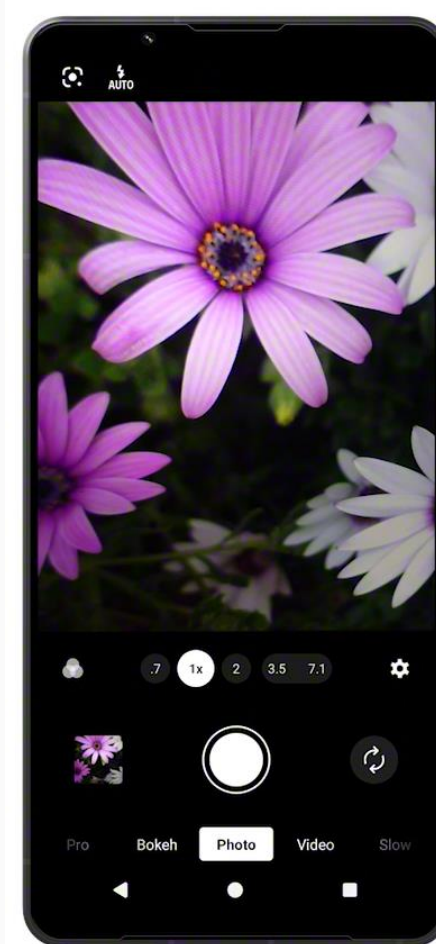

All in one new Camera app

Just swipe to access the modes