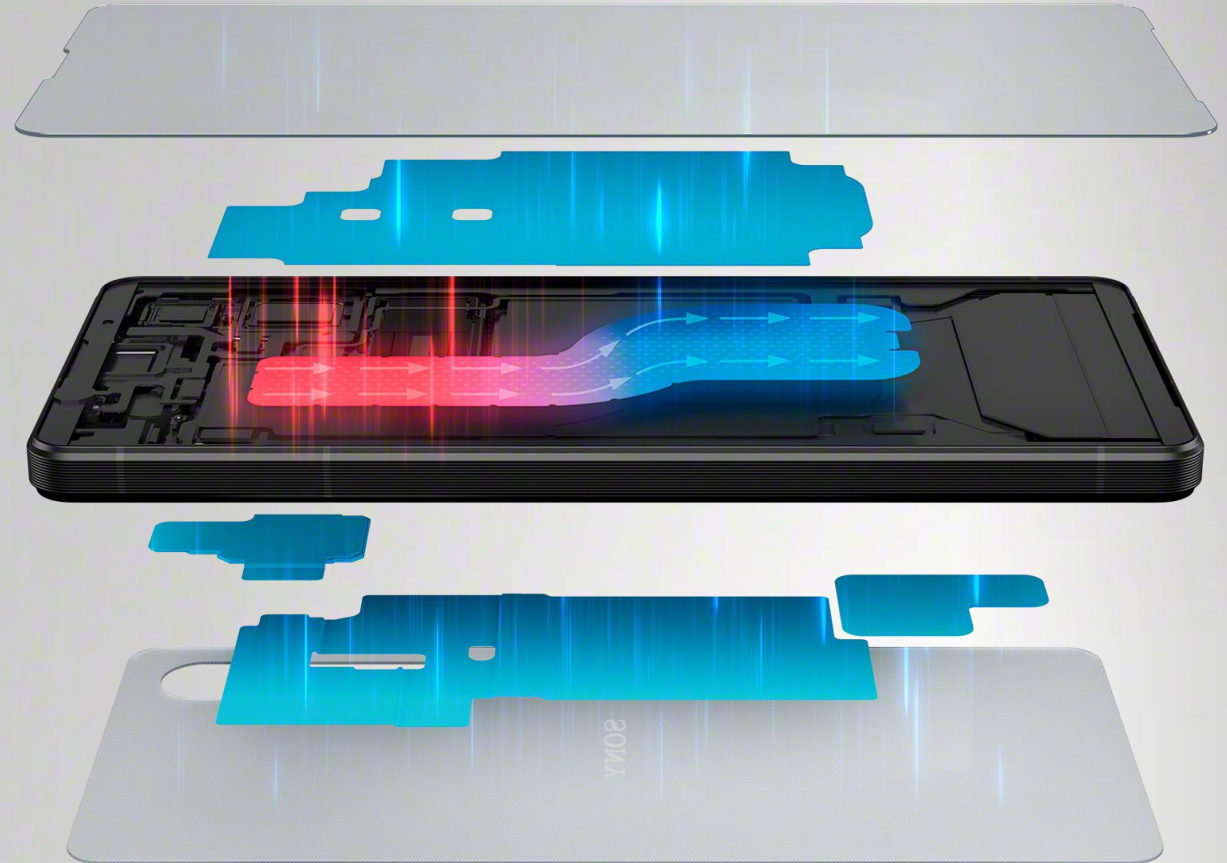

Ensures the battery isn't overworked as it charges.
Your battery will stay in good condition for longer

**First Xperia 1 series
with Vapor chamber**

**More performance,
fewer restrictions**

**Slim and light
8.2mm / 192g**