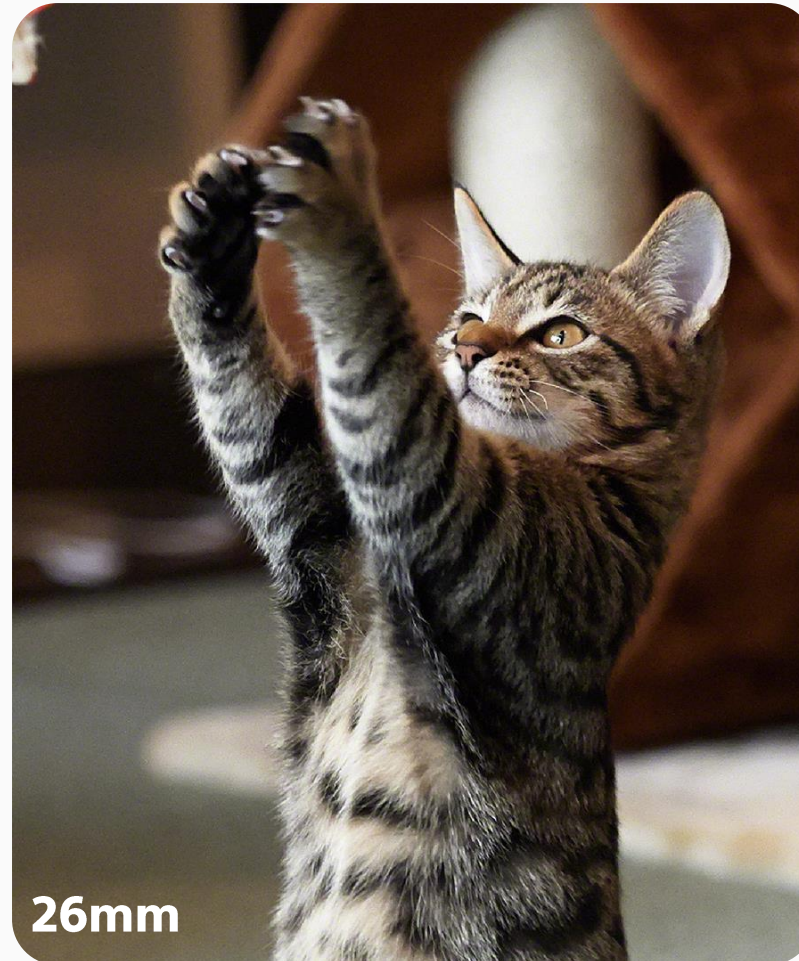

**Entertainment
on the go**
**Premium
camera, audio,
and display
features**

3 focal lengths
Take photos
with increased
variety

16_{mm}

26/52_{mm}

3 focal lengths

Take photos with increased variety

Sony AI

**Shoot with
automatic
settings
by AI**

New simple and easy to use camera

Redesigned camera app

Helpful UI for night selfies

Hands-free selfie

Video creator

One minute to create incredible videos

① Create New Project

② Select Video Clips