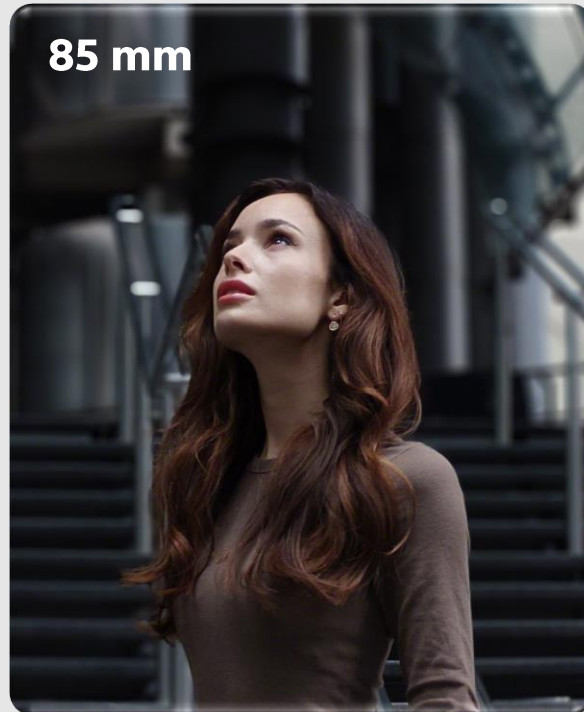

© Oscar Lindsey